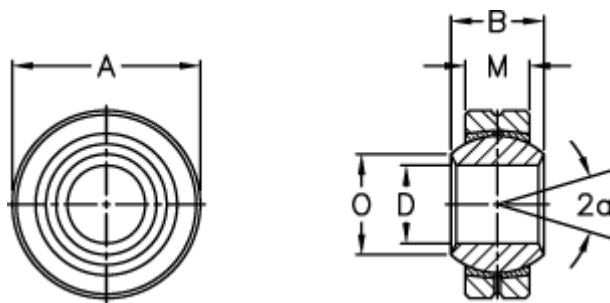

Data Sheet

Article number: 03400012

Description: Fluro Rod end GL 12

Measures

A	= 30	Static load C0 (kN) = 40
a (degrees)	= 13	Weight = 58
B	= 16	
D	= 12	
Dynamic load C (kN)	= 10	
M	= 12	
O	= 15.4	
Permissible rpm	= 450	